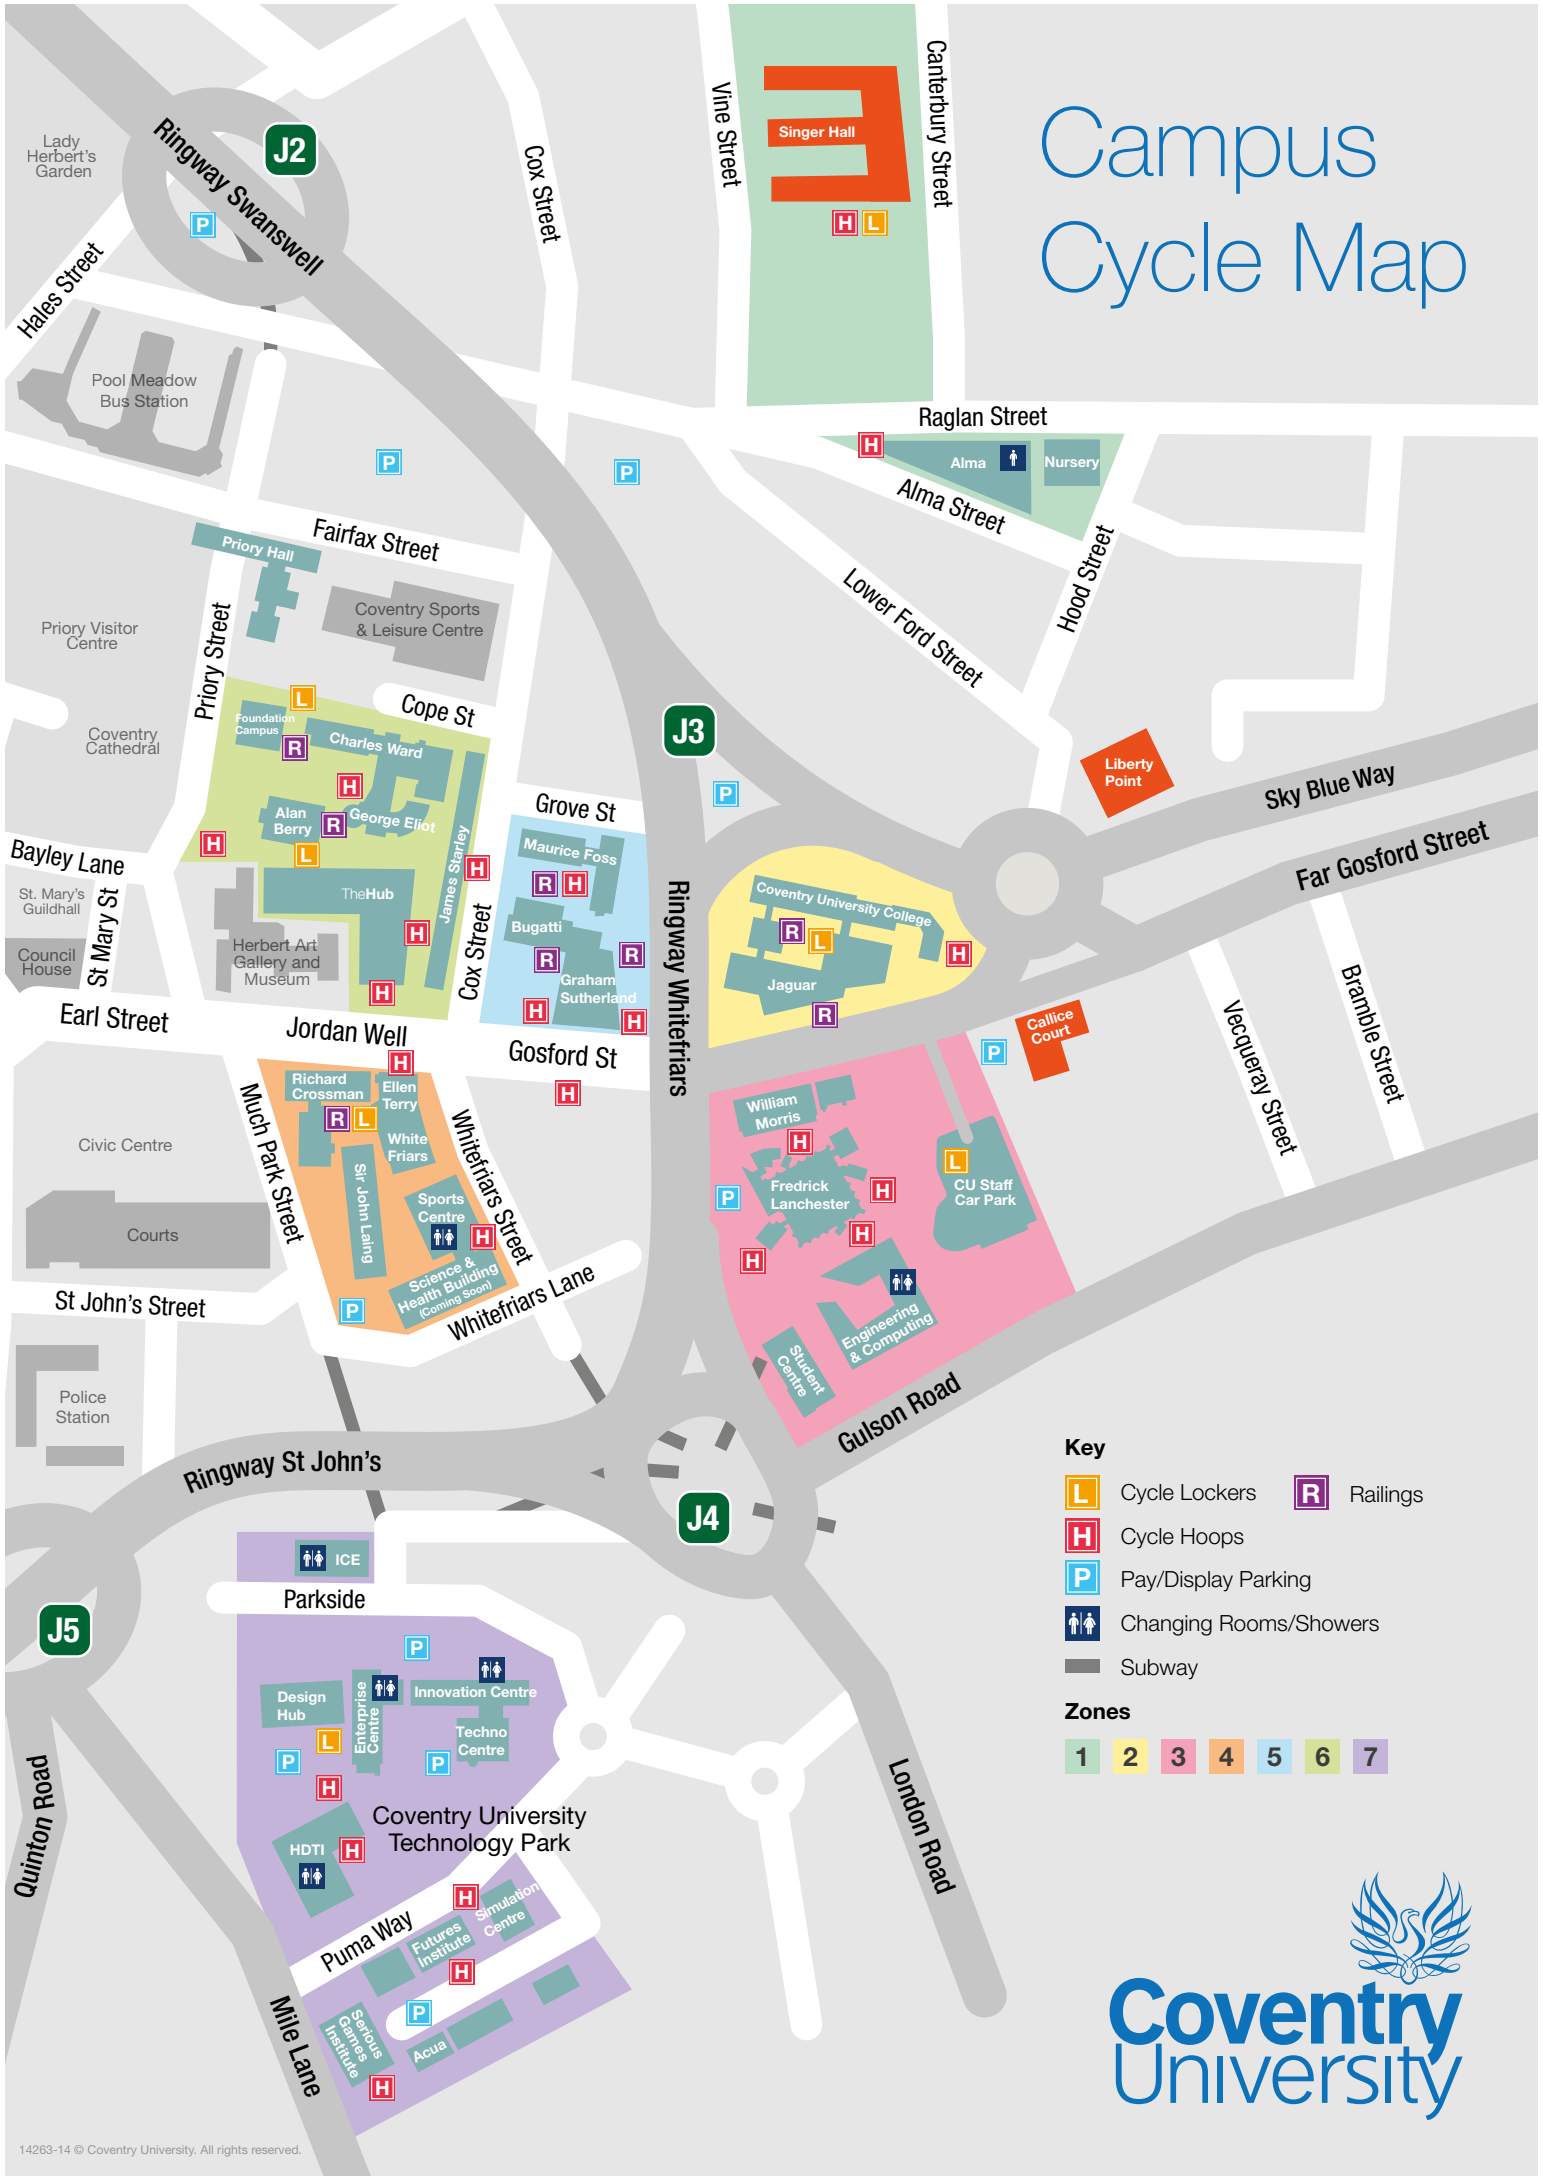

Campus Cycle Map

- Key**
- L Cycle Lockers
 - R Railings
 - H Cycle Hoops
 - P Pay/Display Parking
 - ♿ Changing Rooms/Showers
 - Subway
- Zones**
- 1 2 3 4 5 6 7